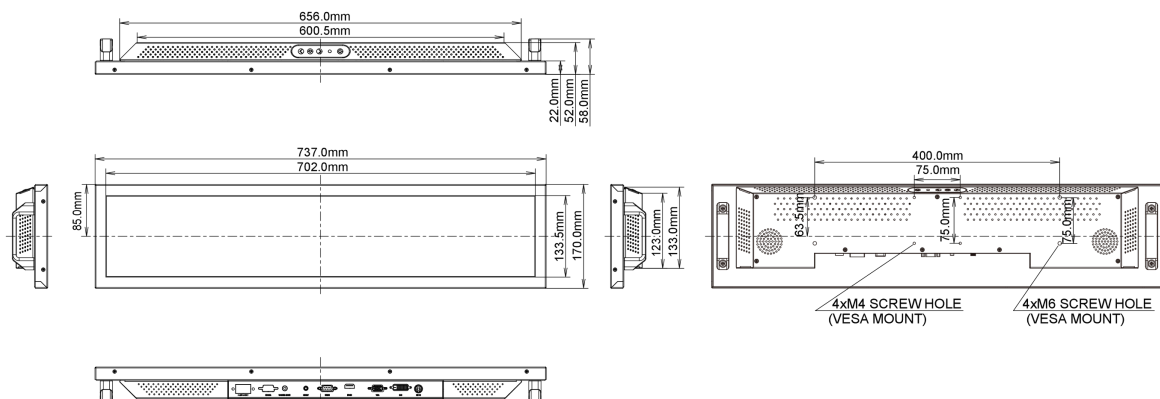

## 09 DIMENSIONS / WEIGHT

Product dimensions W x H x D 737 x 170 x 57.9mm

Weight (without box) 5.5kg

EAN code 4948570116959

*All trademarks and registered trademarks acknowledged. E & O E. Specification subject to change without notice. All LCD's comply with ISO-9241-307:2008 in connection with pixel defects.*